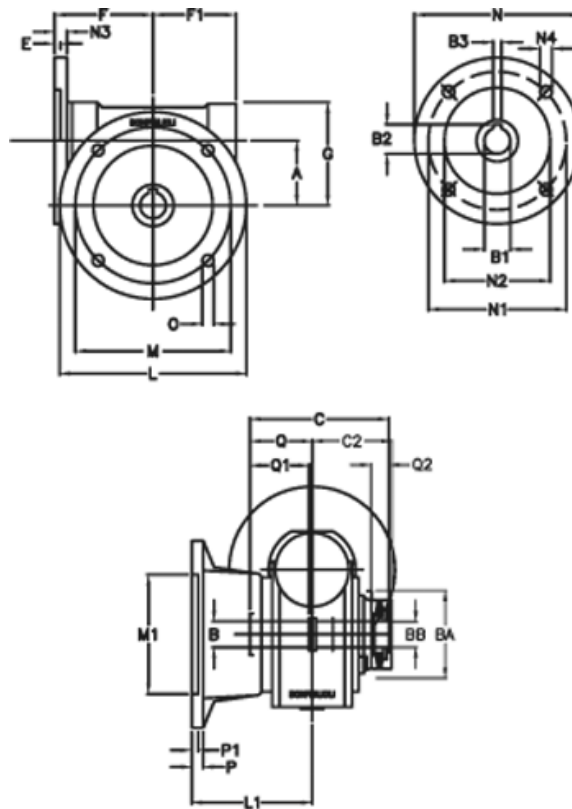

Article number: 390204903642836

Description: Worm Gear with Torque Limiter  
VF 49-L2-F-36 P71B14

## Measures

a = 49.50	C2 = 63,5	m = 90	P = 12
B = 25	Description = VF 49F-xx-71B14	M1 = 70	P1 = 10
B1 E7 = 14	E = 3.0	N = 105	Q = 51.0
B2 = 16.3	F = 70	N1 = 85	Q1 = 41
B3 H9 = 5	F1 = 63	N2 = 70	Q2 = 15
BA = 63	g = 80	N3 = 10.5	
BB H7 = 14	L = 125	N4 = 6.5	
C = 105	L1 = 85.5	O = 10.5	